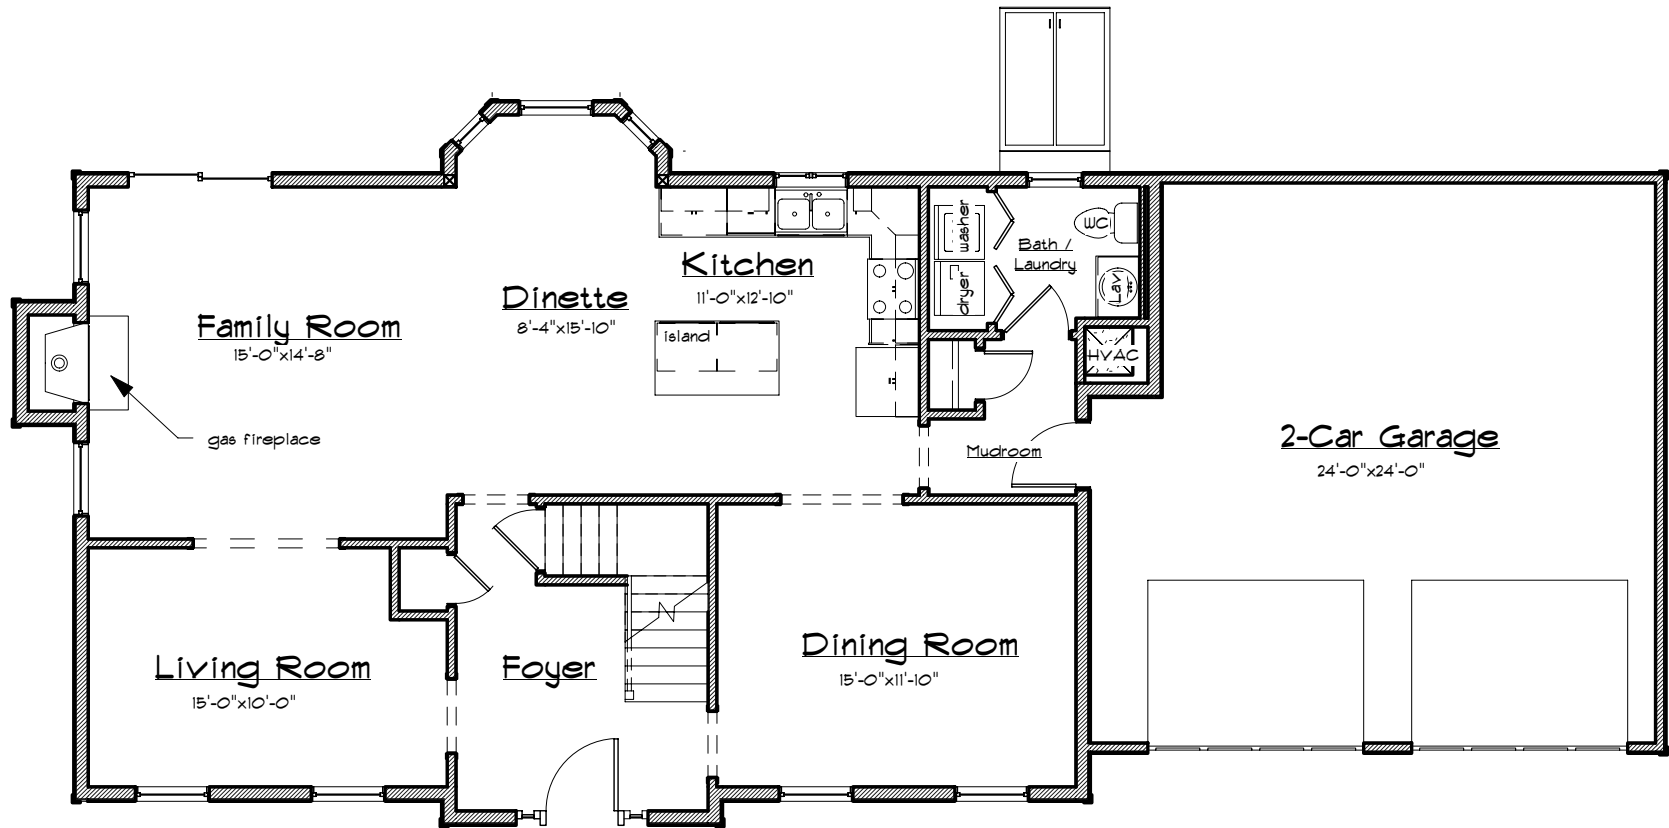

*Stony Brook Farm
Suffield, CT*

*SBF 700 (new)
Front Elevation*

2,340 square footage 01/18/08

Stony Brook Farm Suffield, CT

SBF 700 (new)
First Floor Plan

2,340 square footage 01/18/08

Stony Brook Farm Suffield, CT

SBF 700 (new)
Second Floor Plan

2,340 square footage 01/18/08